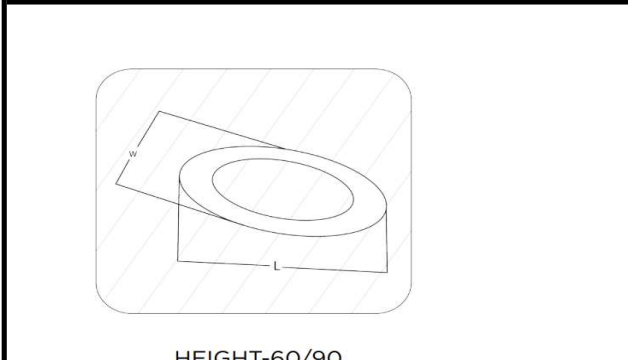

Sovitron Interior Pvt.Ltd.

Model Name	Jetta Ring Oval Recessed /DLARJOVDRD-35
Description	Architectural Light

Technical description	Image
-----------------------	-------

Dimension	Custom dimension H=60/90/95mm
Frame	Aluminium
Color Tempertaure	3000K
Power	35W
Total Luminous Flux	2800 lm
Efficacy	80 lm/W
IP rating	50
Color Rendering	≥80
Mounting	Recessed
Optics	White Opal Diffuser
Dimming	NON-Dimmable
Operating Voltage	220-240 VAC
Standard Lifetime	L70 minimum at 50,000 burning hours

Dimension diagram

HEIGHT-60/90

Custom dimension, coating and installation available upon request

Remarks:-

Address: Plot #7 Saroorpur-Nangla Industrial Area,Ballabgarh-Sohna Road,Faridabad-121005
Email: info@sovitron.com